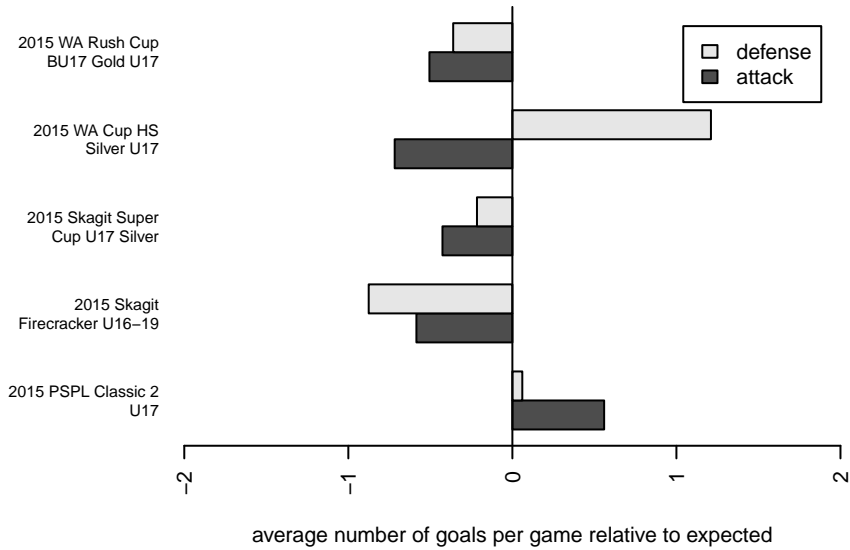

NW United Classic B98

NW United FC
 Burlington, WA
 B98 total strength=1296
 attack=10.11 defense=3.08
 fall league = PSPL Classic 2 U17
 notes= Kissas 2015

alt names used:
 NW UNITED FCB98 CLASSIC KISSAS
 NW UNITED FC B98 CLASSIC KISSAS (WA)
 Northwest United FC Classic
 NW UNITED FC NW UNITED B98 CLASSIC K

Venues played:
 2015 Skagit Firecracker U16-19
 2015 WA Rush Cup BU17 Gold U17
 2015 Skagit Super Cup U17 Silver
 2015 PSPL Classic 2 U17
 2015 WA Cup HS Silver U17

NW United Classic B98
 Dots are actual minus expected GF (blue circles) and GA (red triangles).
 Blue line is smoothed change in attack strength. Red is smoothed change in defense strength.

**attack and defense variance (black dot)
relative to other teams
and top 10 in region**

**attack and defense rating
relative to others at age
and all opponents in last 13 months**

Performance relative to 13 month average