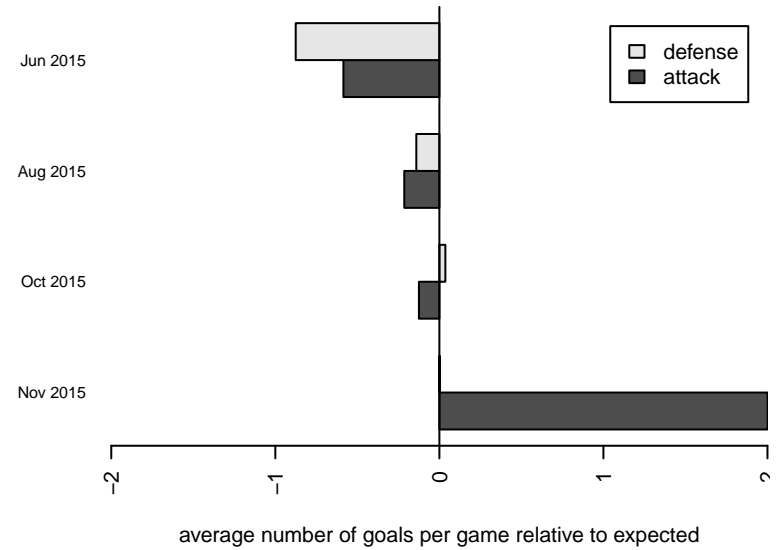

Performance relative to 13 month average