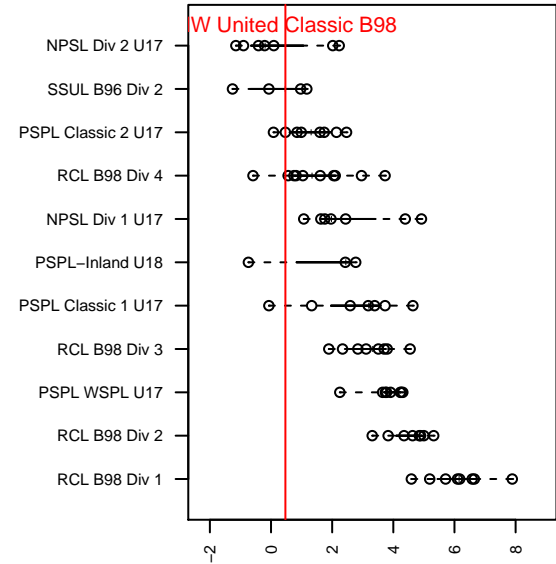

Venues played:
 2015 Skagit Firecracker U16-19
 2015 WA Rush Cup BU17 Gold U17
 2015 Skagit Super Cup U17 Silver
 2015 PSPL Classic 2 U17
 2015 WA Cup HS Silver U17

NW United Classic B98
 Dots are actual minus expected GF (blue circles) and GA (red triangles).
 Blue line is smoothed change in attack strength. Red is smoothed change in defense strength.

**attack and defense variance (black dot)
relative to other teams
and top 10 in region**

**attack and defense rating
relative to others at age
and all opponents in last 13 months**

Performance relative to 13 month average