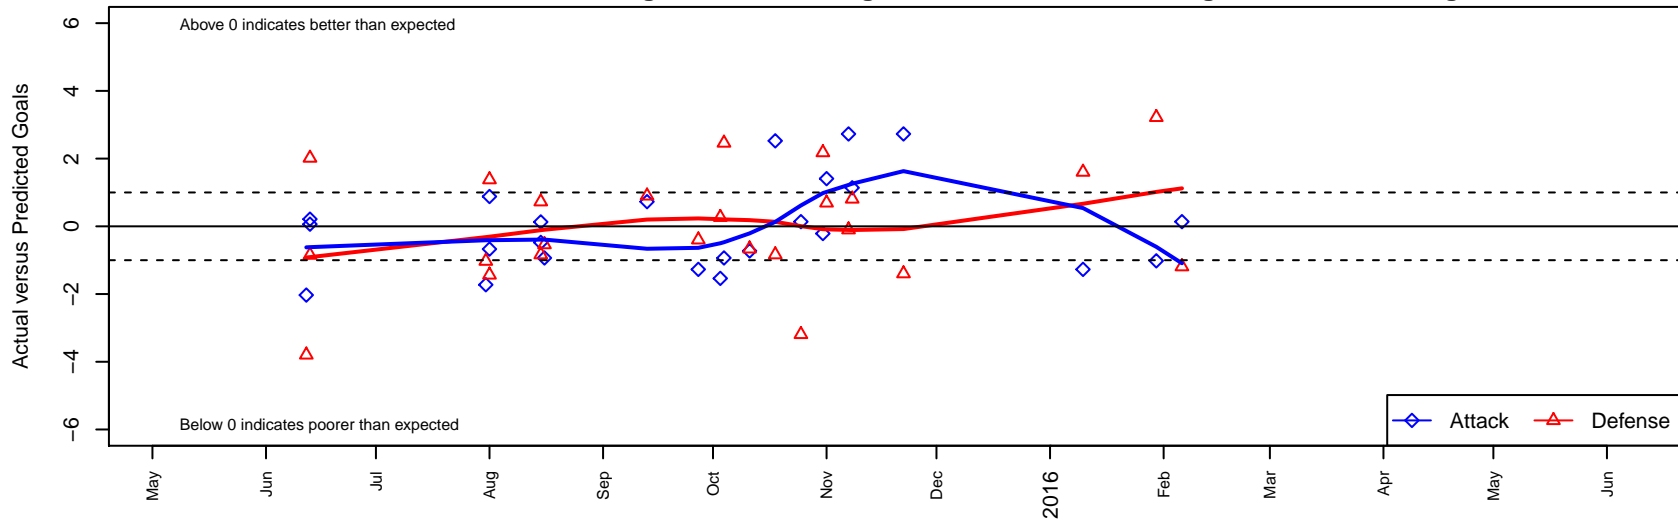

NW United Classic B98

NW United FC
 Burlington, WA
 B98 total strength=1296
 attack=10.11 defense=3.08
 fall league = PSPL Classic 2 U17
 notes= Kissas 2015

alt names used:
 NW UNITED FCB98 CLASSIC KISSAS
 NW UNITED FC B98 CLASSIC KISSAS (WA)
 Northwest United FC Classic
 NW UNITED FC NW UNITED B98 CLASSIC K

Venues played:
 2015 Skagit Firecracker U16-19
 2015 WA Rush Cup BU17 Gold U17
 2015 Skagit Super Cup U17 Silver
 2015 PSPL Classic 2 U17
 2015 WA Cup HS Silver U17

NW United Classic B98
 Dots are actual minus expected GF (blue circles) and GA (red triangles).
 Blue line is smoothed change in attack strength. Red is smoothed change in defense strength.

**attack and defense variance (black dot)
relative to other teams
and top 10 in region**

**attack and defense rating
relative to others at age
and all opponents in last 13 months**

Performance relative to 13 month average