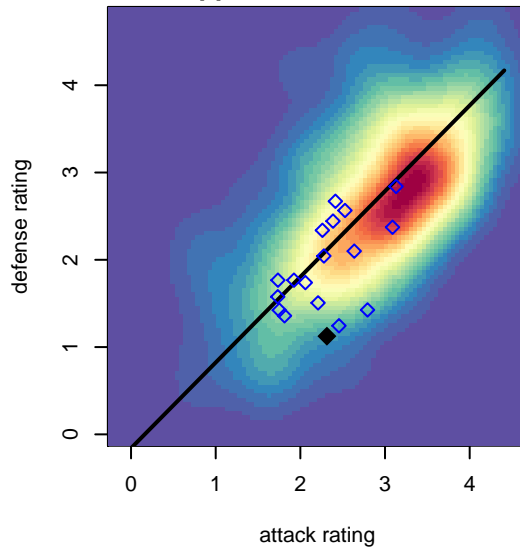

Venues played:
 2015 Skagit Firecracker U16-19
 2015 WA Rush Cup BU17 Gold U17
 2015 Skagit Super Cup U17 Silver
 2015 PSPL Classic 2 U17
 2015 WA Cup HS Silver U17

NW United Classic B98
 Dots are actual minus expected GF (blue circles) and GA (red triangles).
 Blue line is smoothed change in attack strength. Red is smoothed change in defense strength.

**attack and defense variance (black dot)
relative to other teams
and top 10 in region**

**attack and defense rating
relative to others at age
and all opponents in last 13 months**

Performance relative to 13 month average